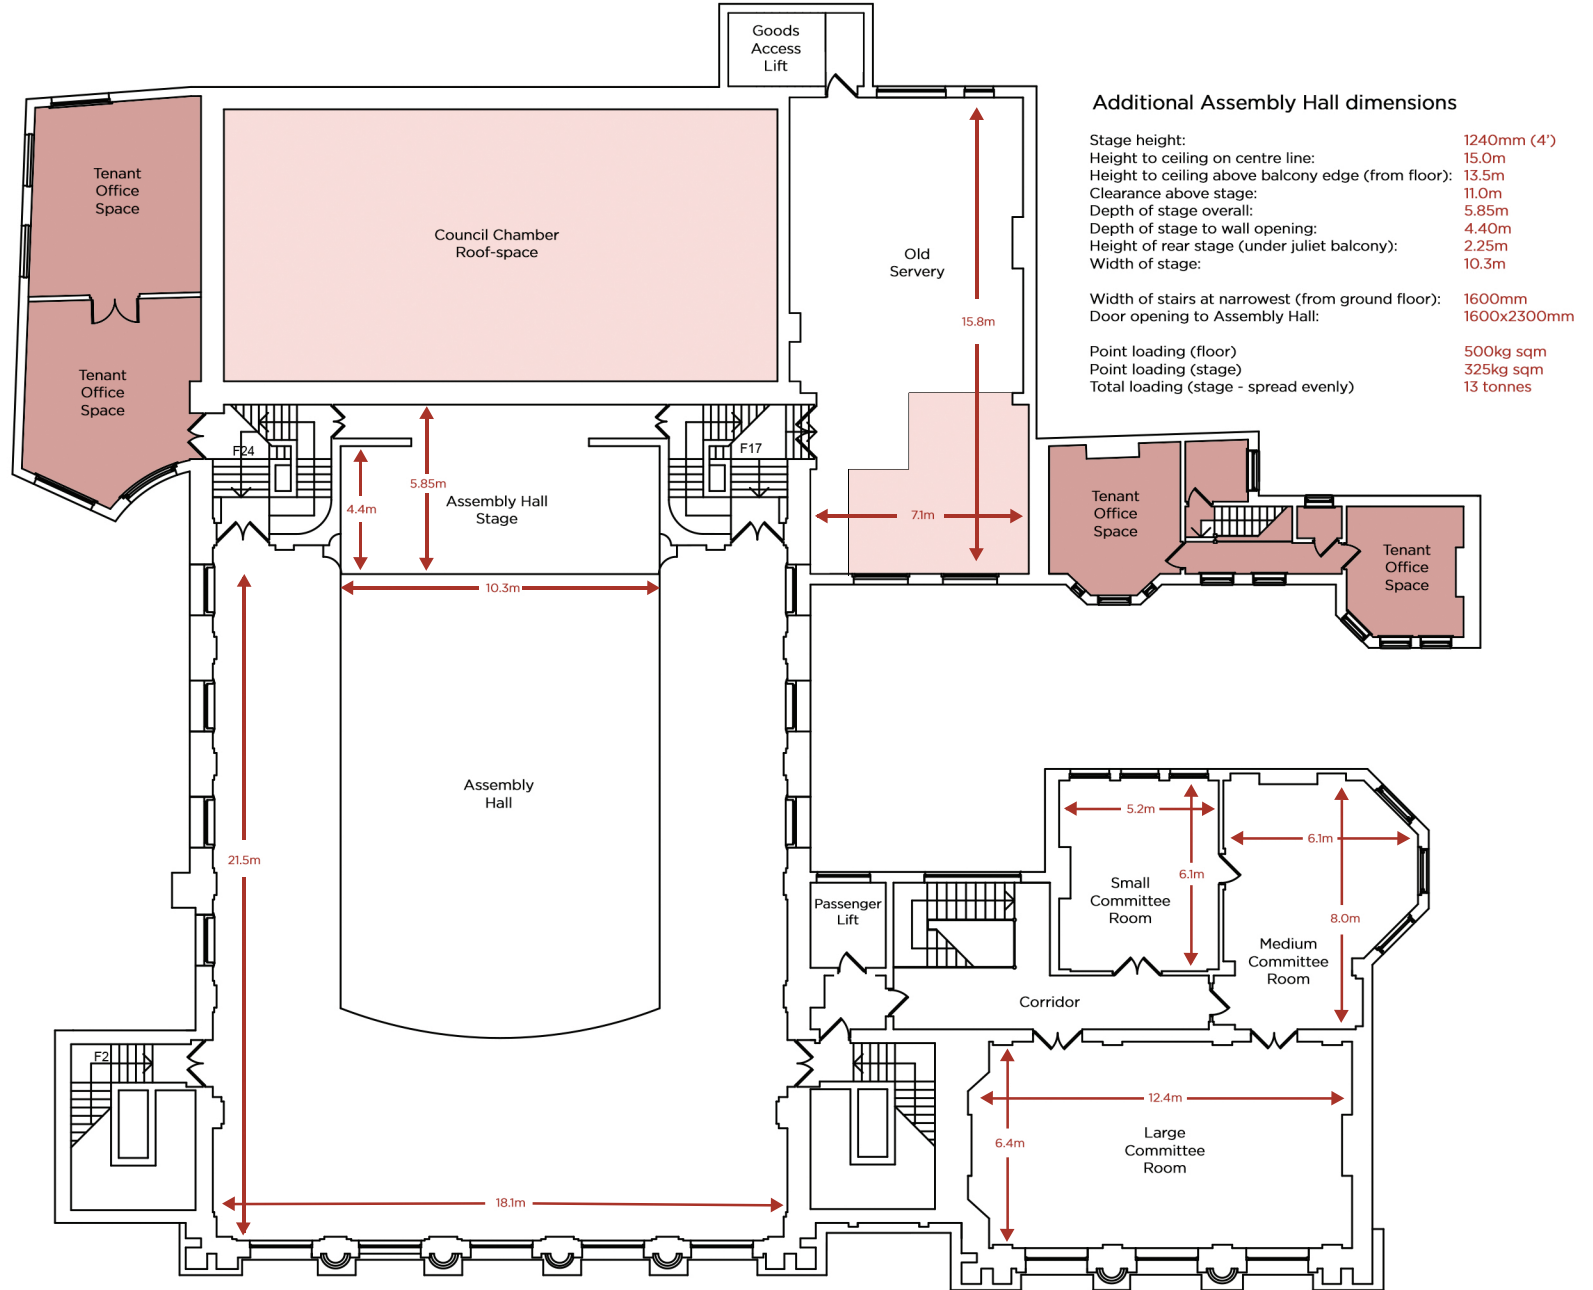

SHOREDITCH TOWN HALL

OLD STREET, LONDON, EC1

FIRST FLOOR

SHOREDITCH
TOWN HALL
OLD STREET, LONDON, EC1

SECOND FLOOR
ASSEMBLY HALL BALCONY